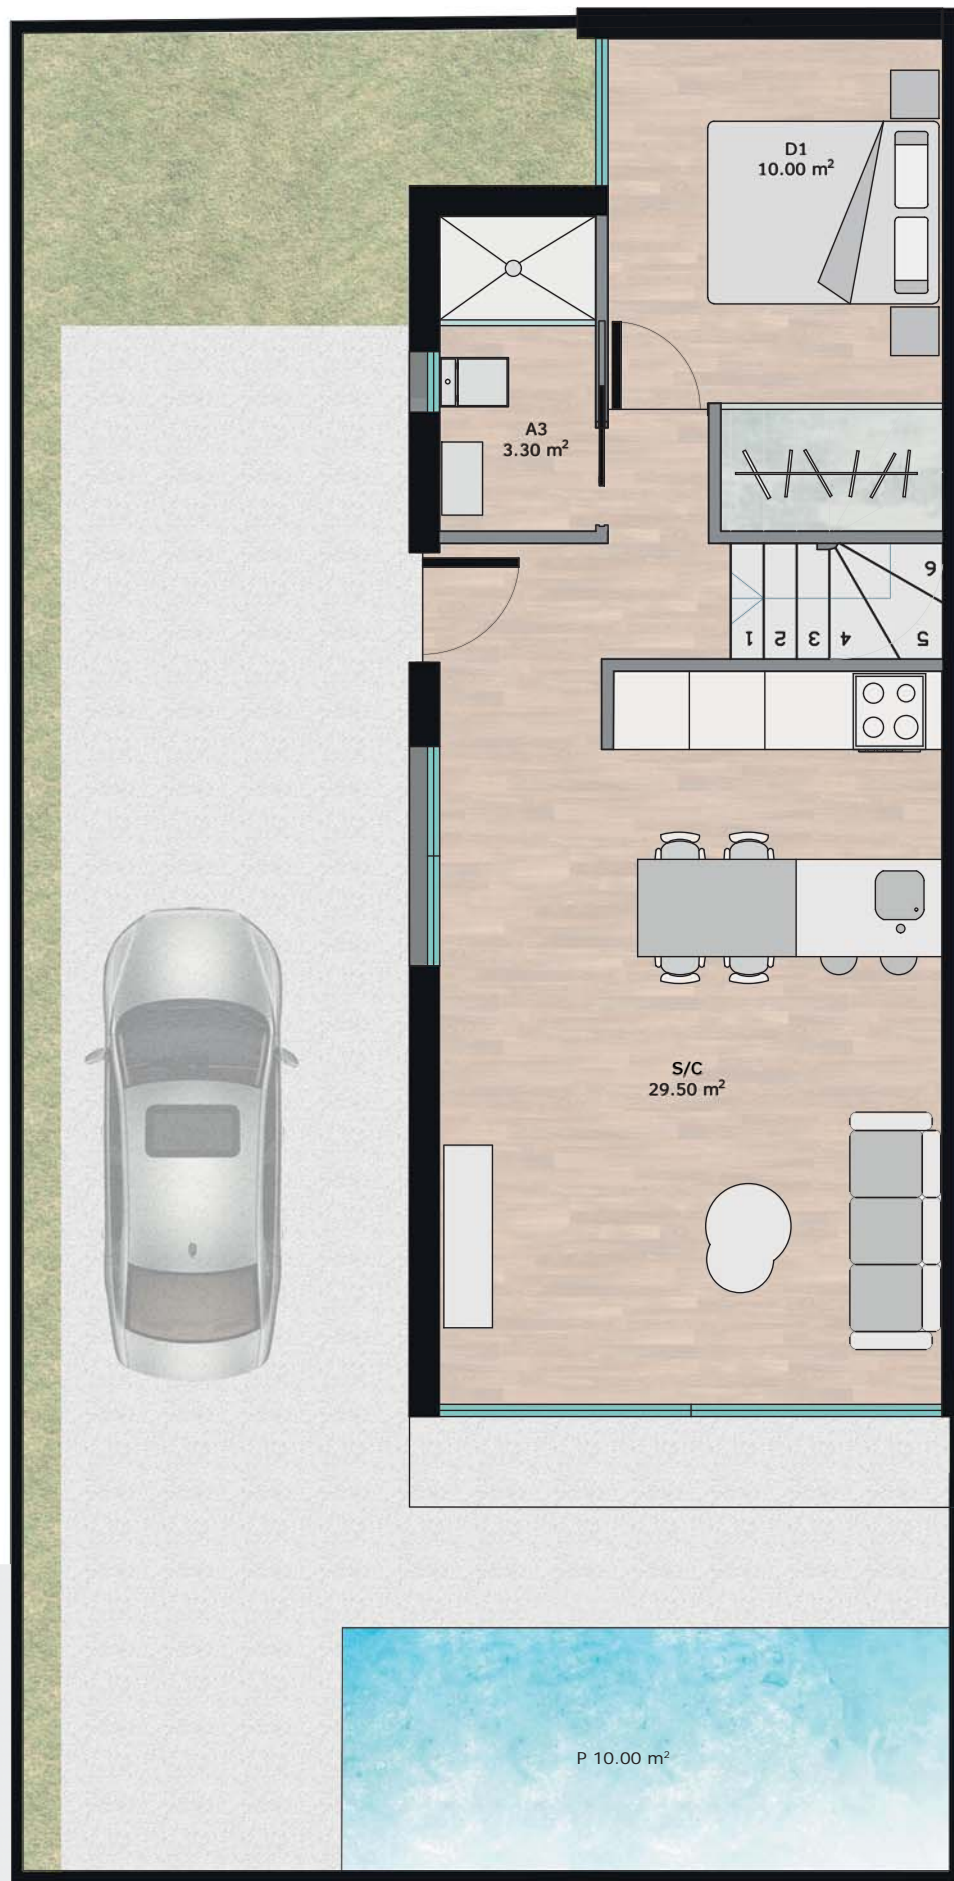

FIRST FLOOR

SECOND FLOOR

SOLARIUM

DIMENSIONS

PLOT	119.13 m ²
FIRST FLOOR BUILDING	49.80 m ²
SECOND FLOOR BUILDING	39.00 m ²
PORCH FF	3.70 m ²
TERRACE SF	14.25 m ²
GARDEN	55.63 m ²
POOL	10.00 m ²