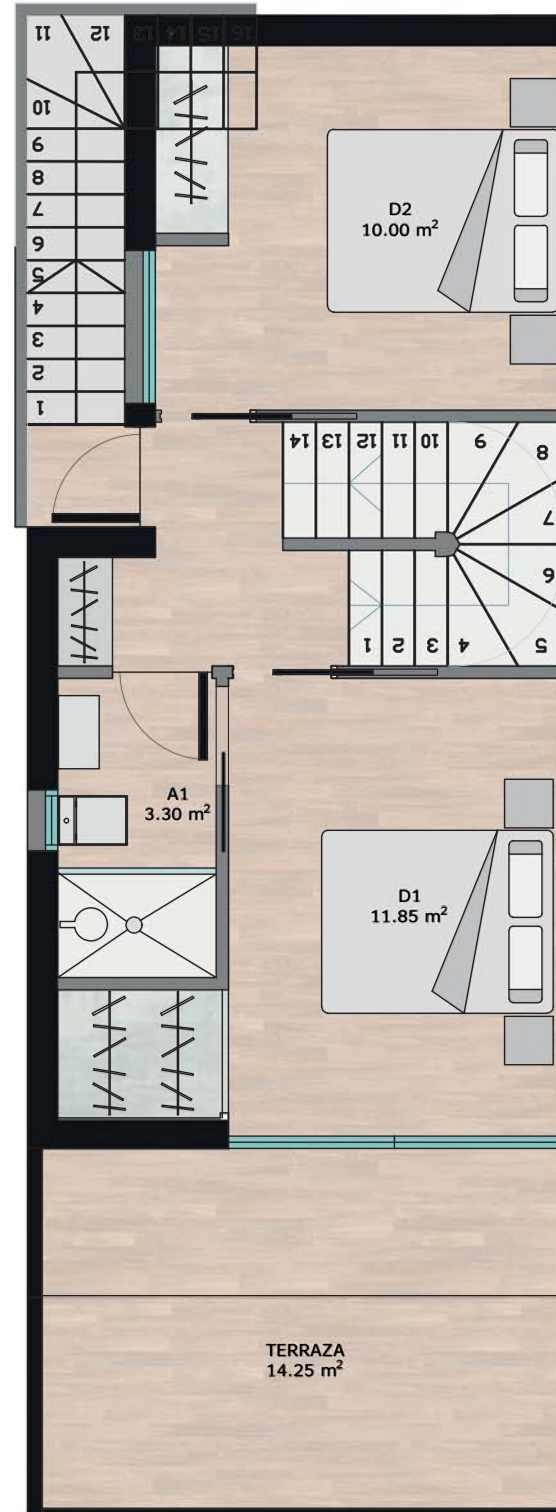

FIRST FLOOR

SECOND FLOOR

SOLARIUM

DIMENSIONS

PLOT	119.13 m ²
FIRST FLOOR BUILDING	49.80 m ²
SECOND FLOOR BUILDING	39.00 m ²
PORCH FF	3.70 m ²
TERRACE SF	14.25 m ²
GARDEN	55.63 m ²
POOL	10.00 m ²